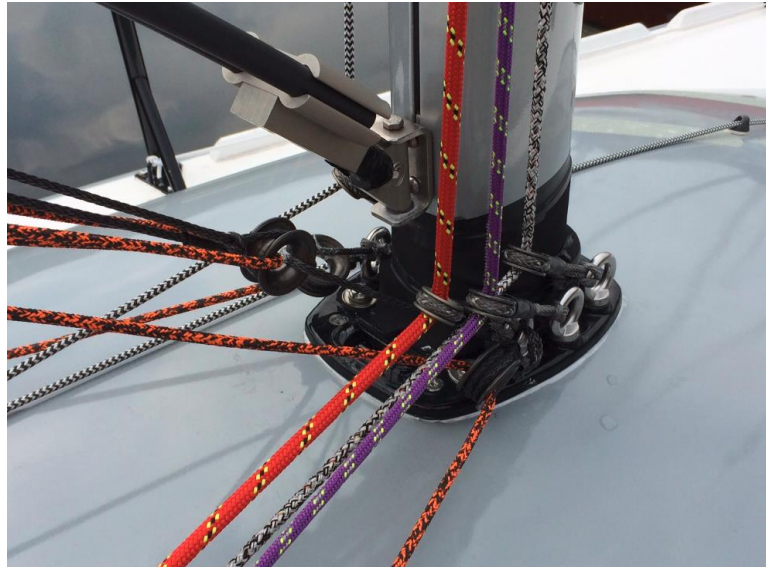

High Load Eyes

Incredible light weight and high strength, Barton high load eyes lead the way

Cascade Backstay

Brenta 24

A multitude of uses - lazy jacks, control lines, barber haulers, cascade kickers.....

Part Numbers	Break Load	Part Numbers	Break Load
60449 3mm line dia	600kg	60452 10mm line dia	3,600kg
60450 4mm line dia	1,100kg	60453 12mm line dia	6,600kg
60451 6mm line dia	1,600kg	60454 16mm line dia	9,000kg